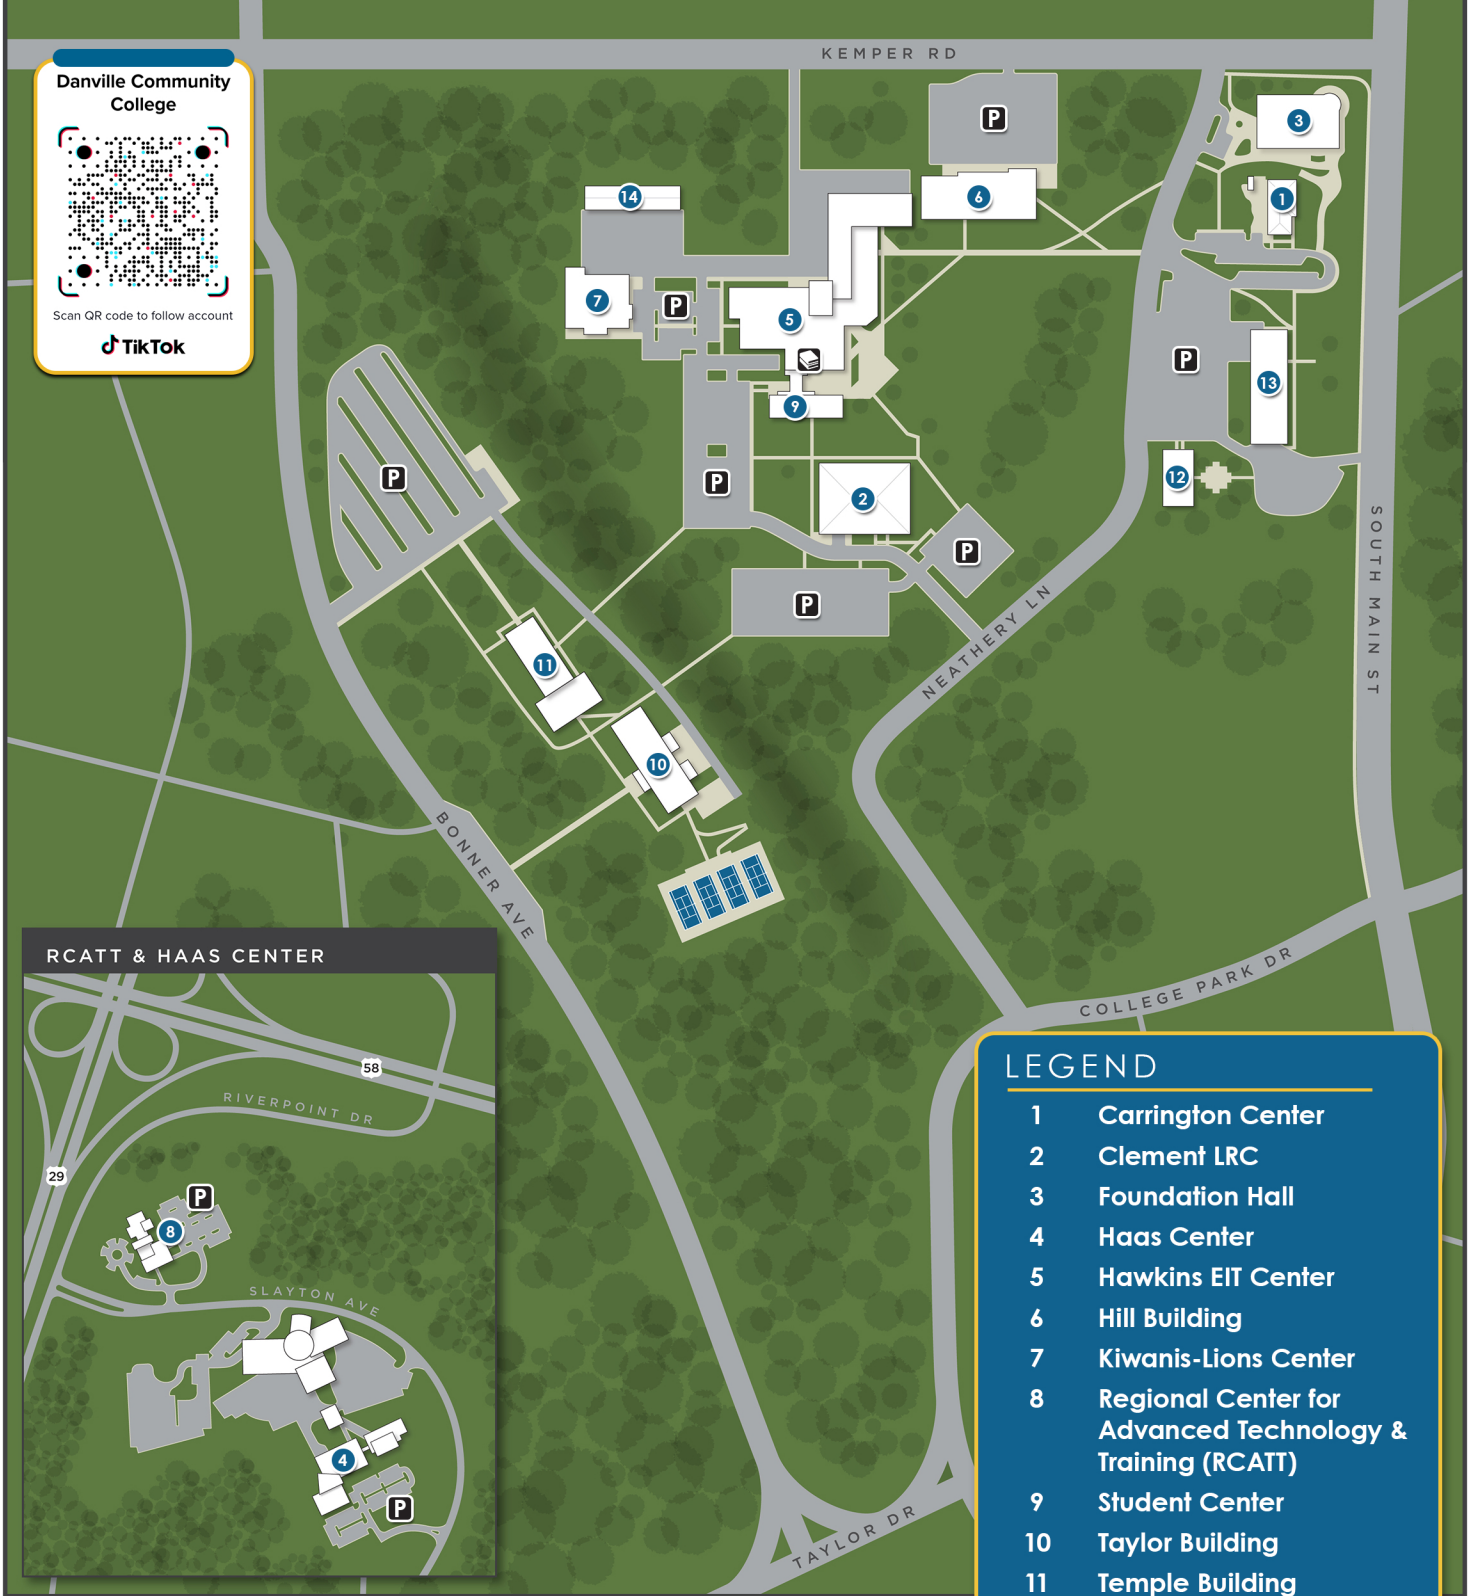

CAMPUS MAP

CENTRAL GROUNDS

Danville Community College

Scan QR code to follow account

RCATT & HAAS CENTER

LEGEND

- 1 Carrington Center
- 2 Clement LRC
- 3 Foundation Hall
- 4 Haas Center
- 5 Hawkins EIT Center
- 6 Hill Building
- 7 Kiwanis-Lions Center
- 8 Regional Center for Advanced Technology & Training (RCATT)
- 9 Student Center
- 10 Taylor Building
- 11 Temple Building
- 12 Womack Hall
- 13 Wyatt Building
- 14 Zechman Center/Maint.
-  Castle Bookstore
-  Parking

Danville Community College

   FOLLOW @DCCPR | WWW.DANVILLE.EDU

Who do you want to be tomorrow?