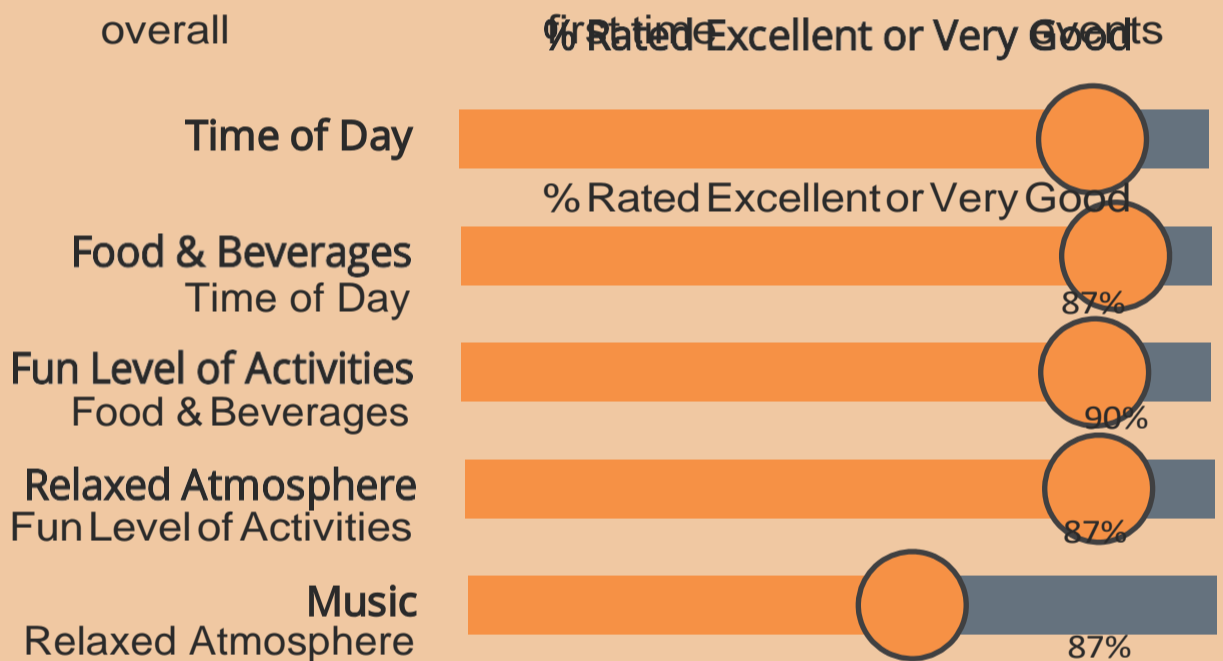

2018 FALL FEST SURVEY

Survey Results

Respondent Ethnicity

American Indian	1.7%
Asian	3.5%
Black	52.8%
Hispanic	3.5%
White	31.5%
Unknown	7.0%

28%
Male

72%
Female

92%
Enjoyed the event overall

Enjoyed the event overall

51%
Attended an event for the first time

Attended an event for the first time

94%
Are likely to attend future events

Are likely to attend future events

Music

60%

How Students Discovered the Event

Email