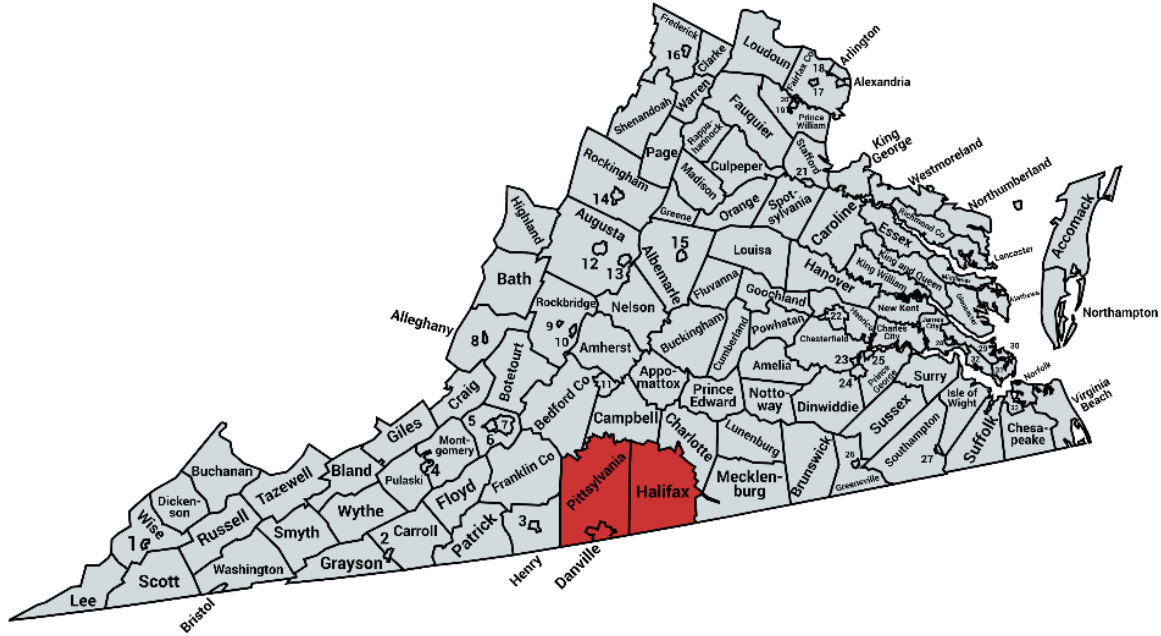

Danville Community College Service Region Population

Danville Community College’s service area includes the City of Danville, Pittsylvania County, and part of Halifax County.

Danville City	41,130
Pittsylvania County	61,258
Halifax County	34,563
Total Population of Service Region	136,951